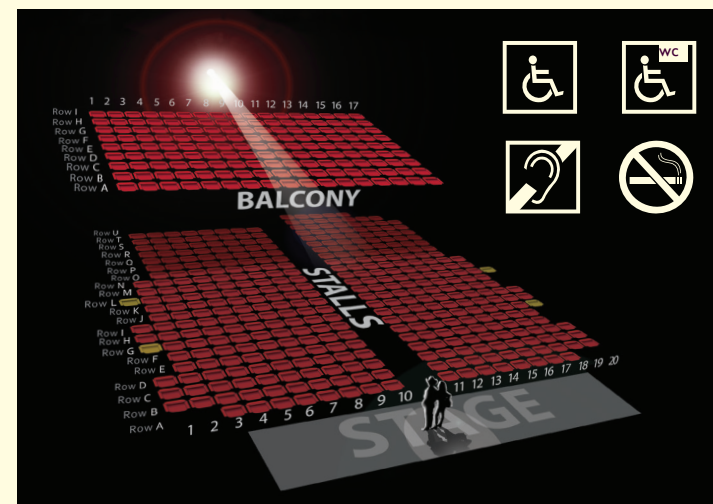

Patrons who do not book one of the designated spaces and are able to make their own way to their seats unaided can enter the auditorium either via the foyer or one of the side exits whilst leaving the wheelchair/motorised scooter in the foyer.

In addition, there are 7 car parking spaces situated directly outside the theatre foyer for the use of disabled patrons. These spaces must be pre-booked to avoid disappointment upon arrival. Only available to Blue

Badge holders - badge number required at time of booking please.

For those patrons using walking aids please contact the Box Office before booking tickets. Further information regarding theatre access can also be found on the theatres website

www.fromememorialtheatre.org.uk
The Theatre operates an Essential Companion Scheme. More details can be found on our website or from the Box Office.

Guide, hearing or other assistance dogs are welcome – please notify Box Office at time of booking.

In the event of evacuation all patrons are to leave the theatre via the designated fire exits and will not be allowed to retrieve their wheelchair/motorised scooter/walking aid from the foyer.

*A loop system is available at every performance from **Row L to Row W in the Stalls and in the Balcony**

www.fromememorialtheatre.org.uk

THE ASSEMBLY ROOMS

The Assembly Rooms provides a superb, flexible venue for your function, from meetings and presentations, to wedding receptions, dinner dances and parties.

The venue comprises of a large hall, foyer and bar area. Facilities include a fully equipped kitchen, suitable for professional caterers or for self catering.

To enquire about hiring the Assembly Rooms, please call our voice mail service on **01373 465485**, or email assemblyroomsfrome@outlook.com