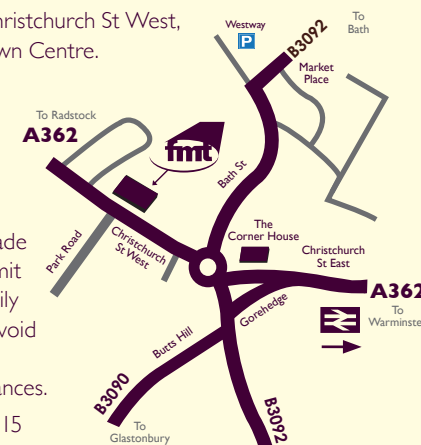

The nearest train station is a 15 minute walk from the Theatre and the main bus stop is located in the Market Place in the Town Centre.

www.fromememorialtheatre.org.uk

FROME MEMORIAL THEATRE

WHAT'S ON GUIDE