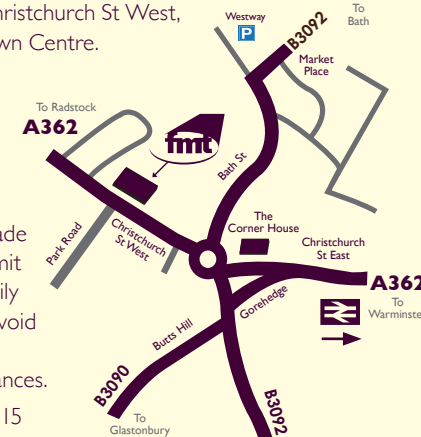

– GIFT VOUCHERS –
For someone special on a birthday, an anniversary or just because...
£5 & £10
Vouchers only available from the Box Office

HOW TO FIND US

The Theatre is located on Christchurch St West, a 5 minute walk from the Town Centre.

The nearest train station is a 15 minute walk from the Theatre and the main bus stop is located in the Market Place in the Town Centre.

www.fromememorialtheatre.org.uk

FROME MEMORIAL THEATRE

WHAT'S ON GUIDE