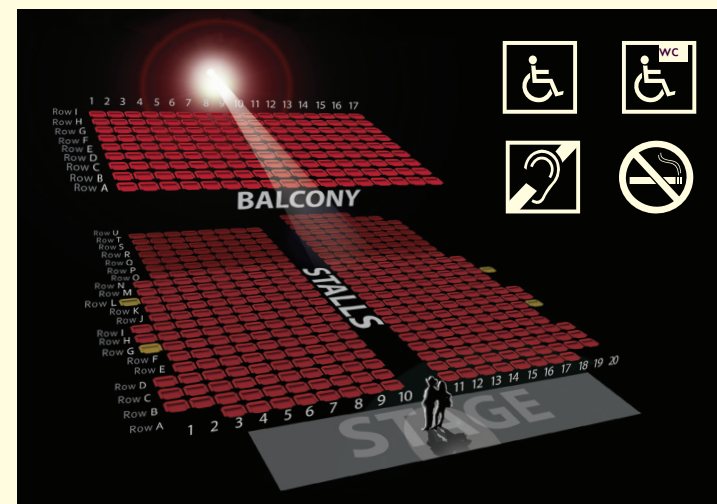

\*A loop system is available at every  
performance from **Row L to Row  
W in the Stalls and in the Balcony**