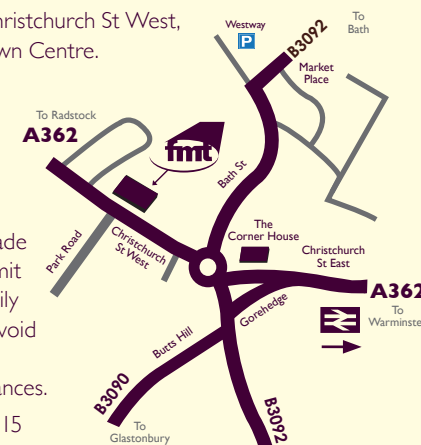

## HOW TO FIND US

The Theatre is located on Christchurch St West,  
a 5 minute walk from the Town Centre.

Limited parking is available at  
the rear of the Theatre with  
some additional street  
parking in Park Road,  
opposite the Theatre

The nearest train station is a 15  
minute walk from the Theatre and  
the main bus stop is located in the Market Place in the Town Centre.

[www.fromememorialtheatre.org.uk](http://www.fromememorialtheatre.org.uk)